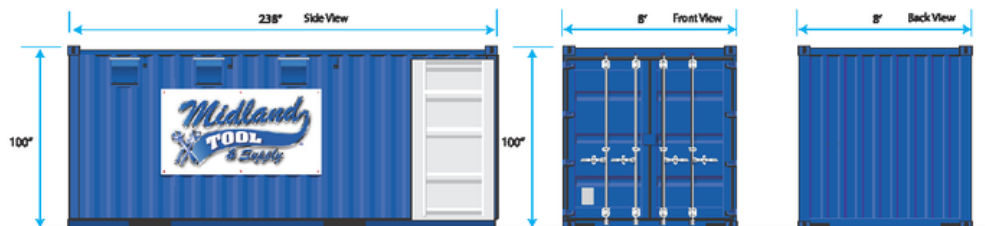

# 20' Shipping Containers

External 110V inlet

Efficient shelving and stackable plastic bins

Overhead LED Light

110V outlet

Pad locks

**Call to Order**  
877.446.4352

**LOCATIONS**  
Greater Detroit  
Greater Chicago  
Greater St. Louis