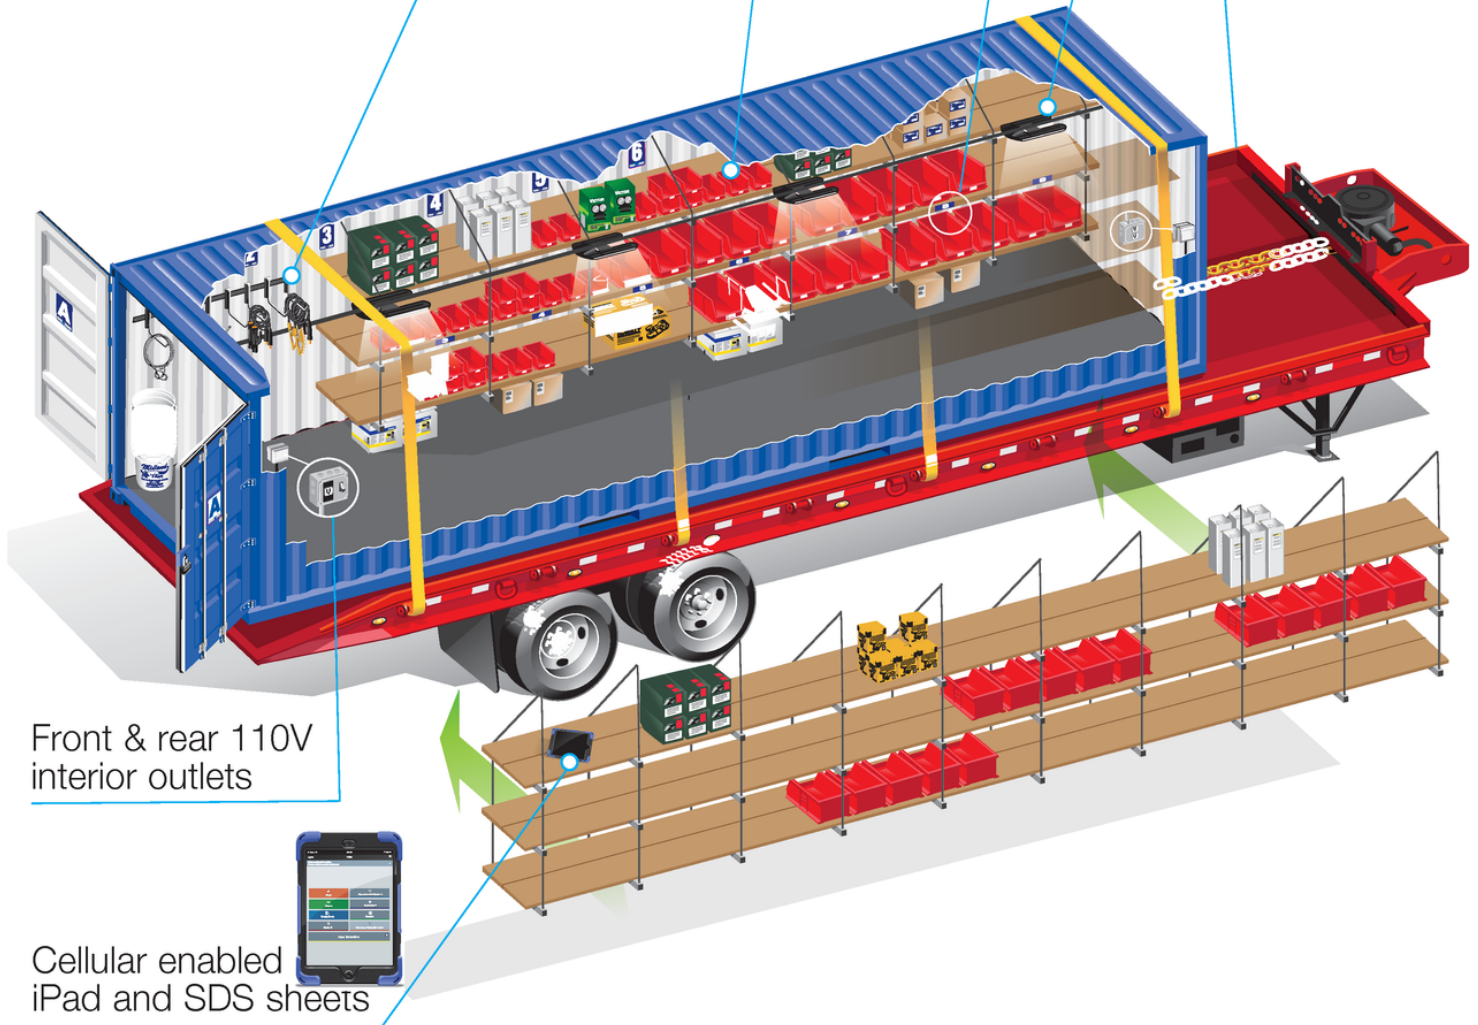

## Customizable consignment inventory

E-track hanger posts for air hose whips, stingers, grounds, wire rope and nylon slings

24/7 on-site access and unlimited users

## Efficient shelving and stackable plastic bins

Clearly labeled bin locations

Overhead LED lighting

Delivered on our transport trailer

Front & rear 110V interior outlets

Cellular enabled iPad and SDS sheets