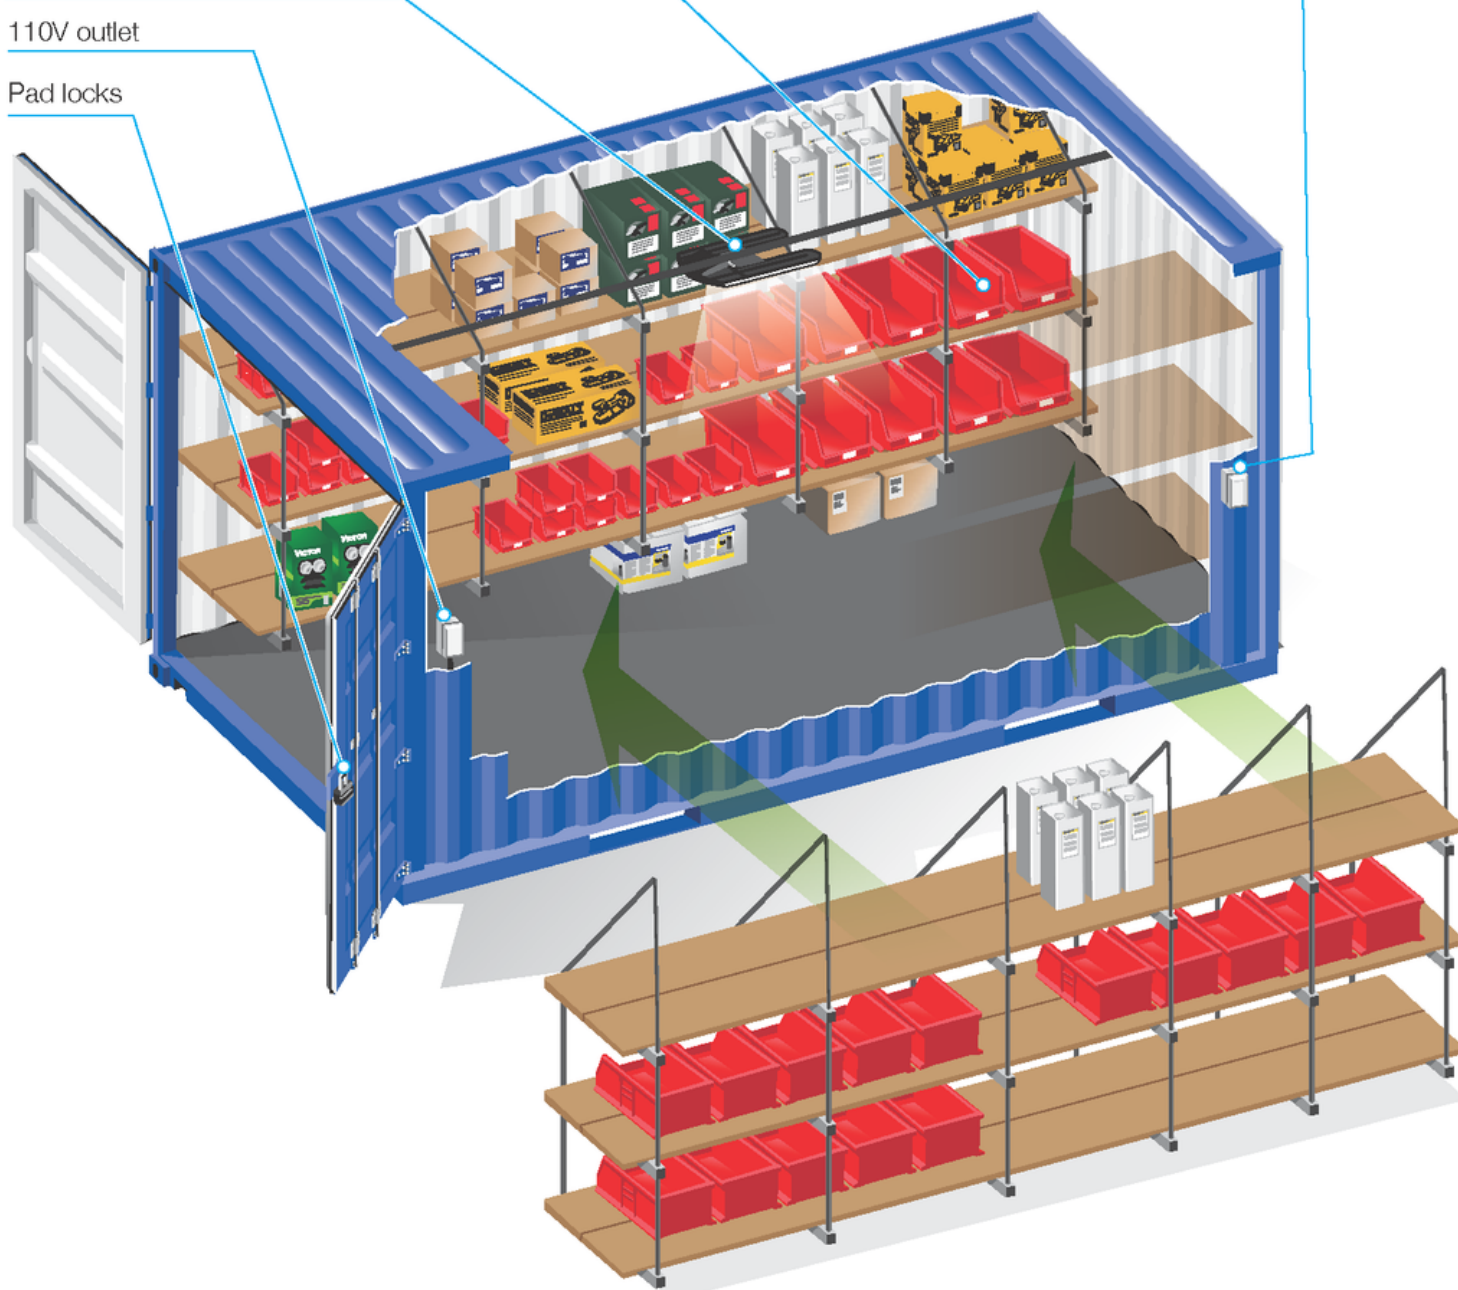

# 20' Shipping Containers

External 110V inlet

Efficient shelving and stackable plastic bins

Overhead LED Light

110V outlet

Pad locks

**Call to Order**  
877.446.4352

**LOCATIONS**  
Greater Detroit  
Greater Chicago  
Greater St. Louis

# 40' Shipping Containers

## Customizable consignment inventory

E-track hanger posts for air hose whips, stingers, grounds, wire rope and nylon slings

24/7 on-site access and unlimited users

## Efficient shelving and stackable plastic bins

Clearly labeled bin locations

Overhead LED lighting

Delivered on our transport trailer

Front & rear 110V interior outlets

Cellular enabled iPad and SDS sheets